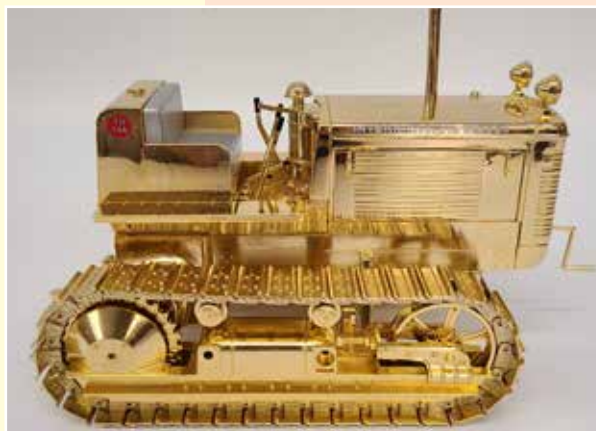

Special Unit: Gold Plated

2001 Allis-Chalmers Model K

SpecCast 5,200

1:16

Sept.
AUCTION

Special Unit: Gold Plated

2002 TD 14A Crawler

SpecCast 5,200

1:16

Special Unit: Gold Plated

Nov.
AUCTION

2002 Eagle Tour Truck

DCP

1,029

1:64

Special Unit: First year with Die-Cast Promotions and first year two models were made for the show.